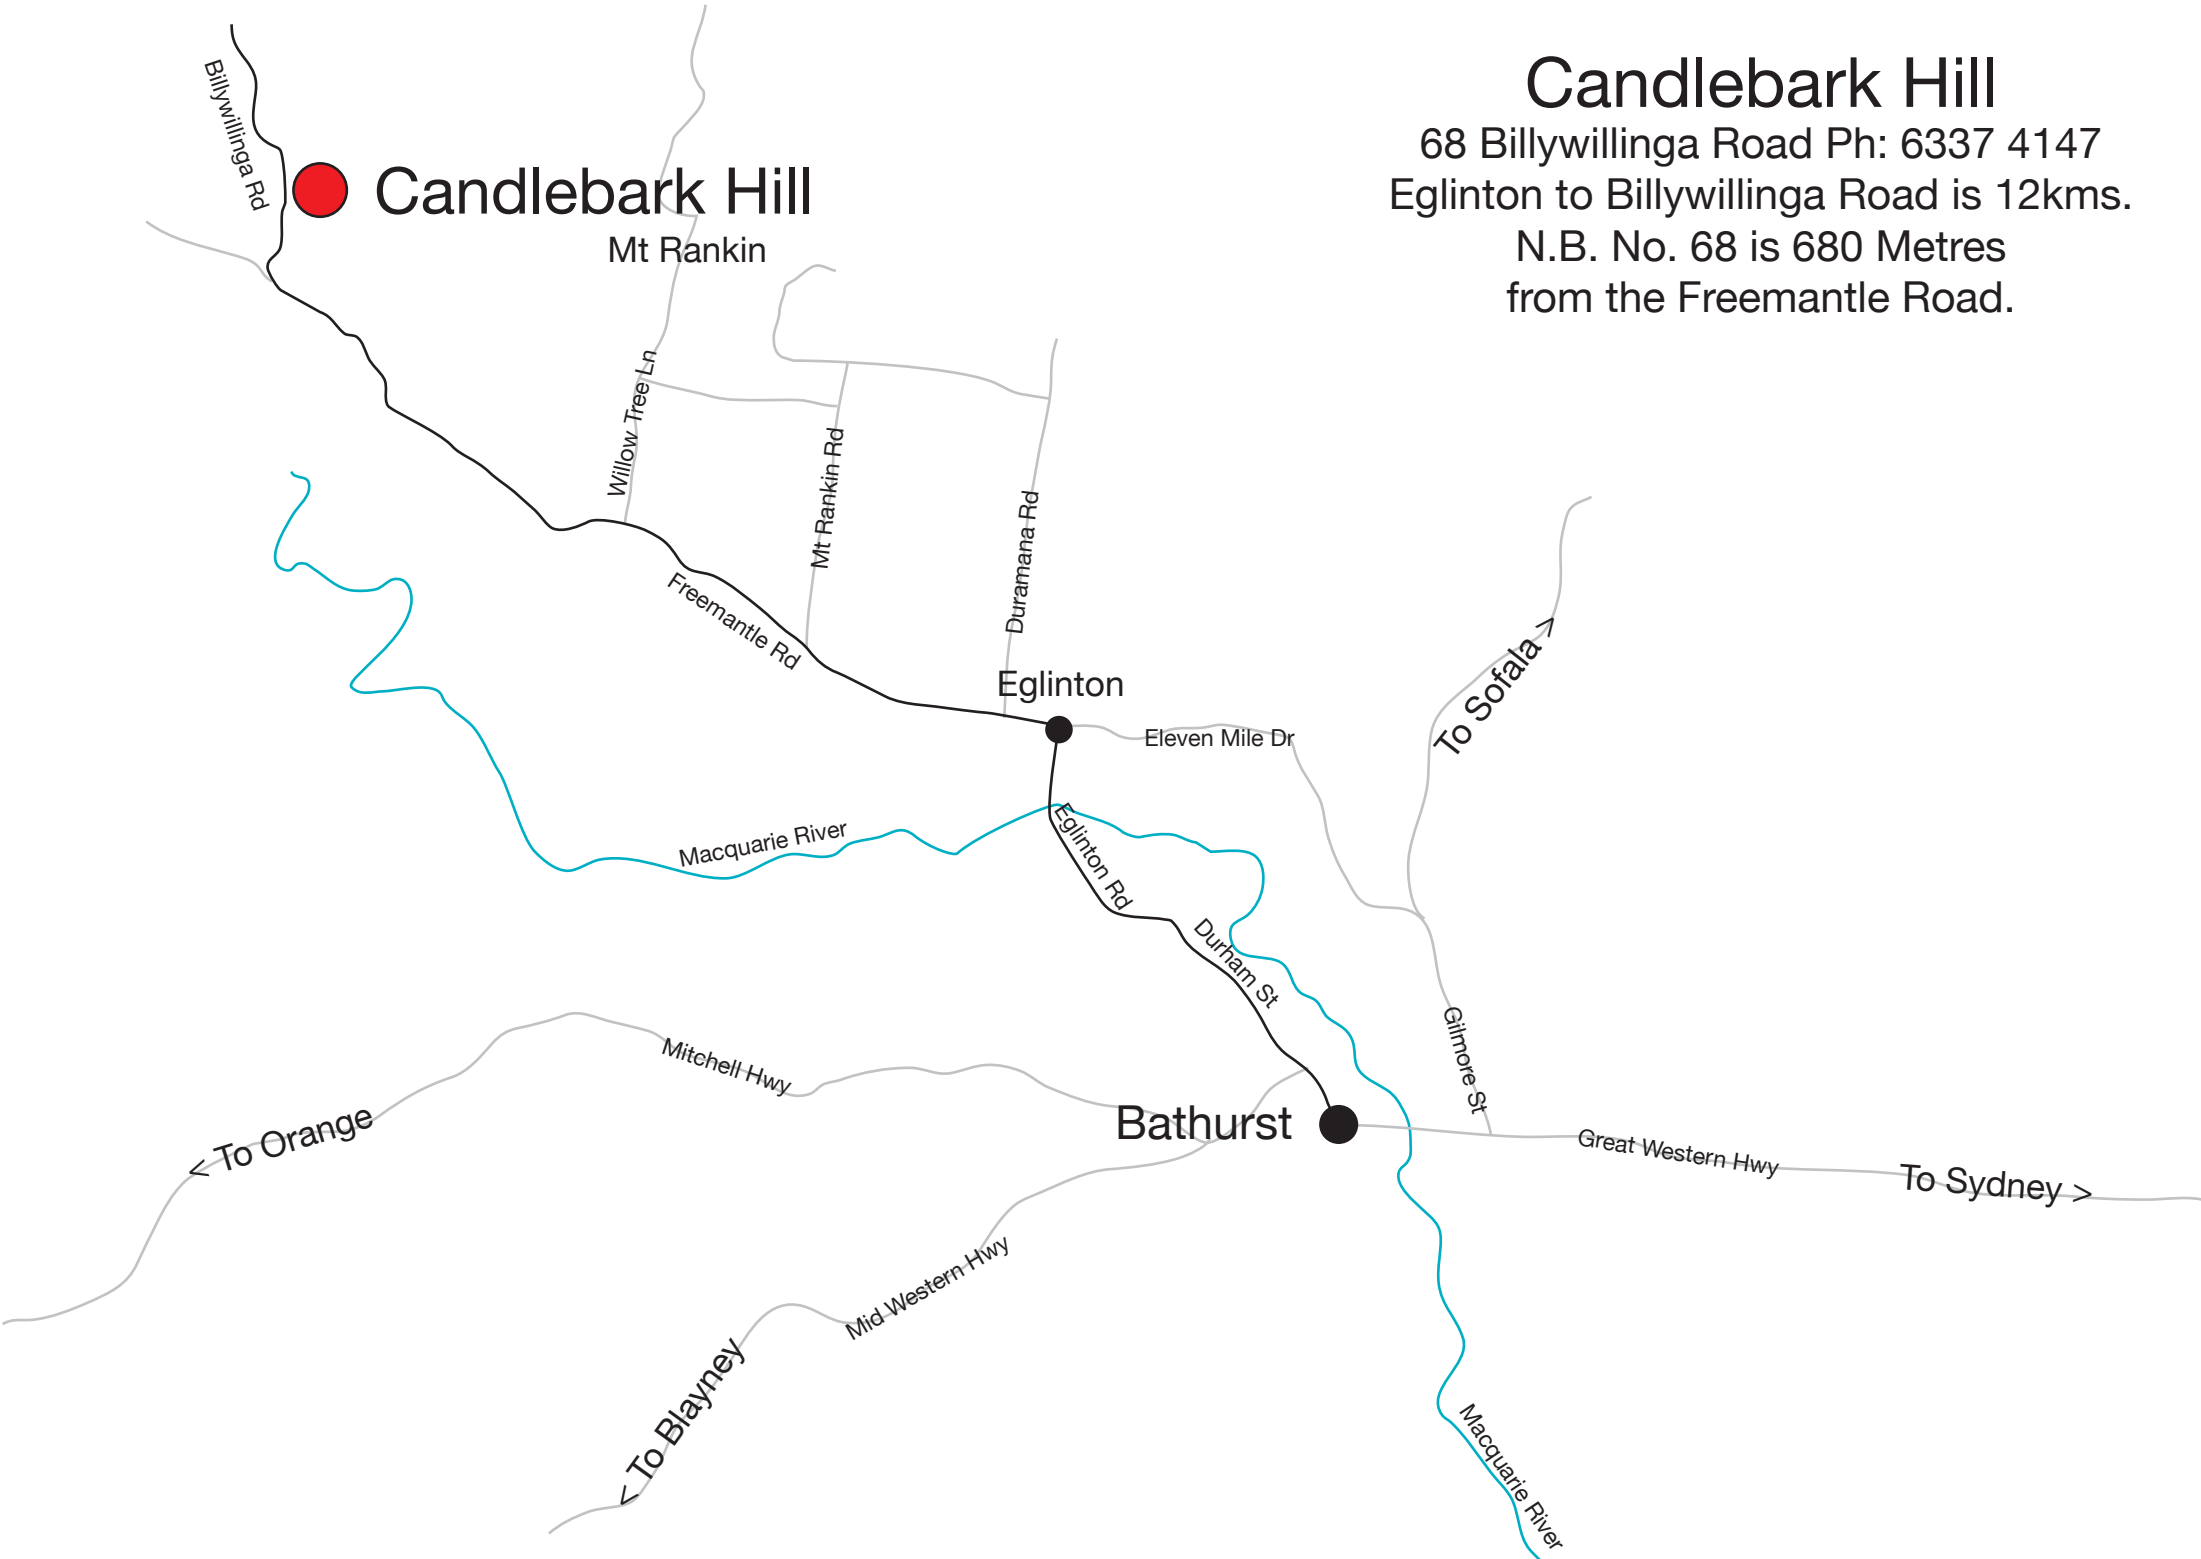

Candlebark Hill

68 Billywillinga Road Ph: 6337 4147
Eglinton to Billywillinga Road is 12kms.
N.B. No. 68 is 680 Metres
from the Freemantle Road.

Candlebark Hill

Mt Rankin

Eglinton

Bathurst

To Orange

To Blayney

To Sofala

To Sydney